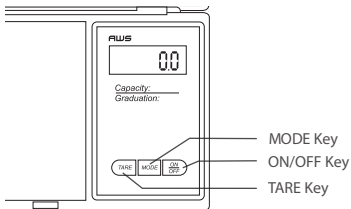

I. Part List

1. Scale
2. Cover/Expansion Tray
3. AAA Batteries (x2)

II. Key Description