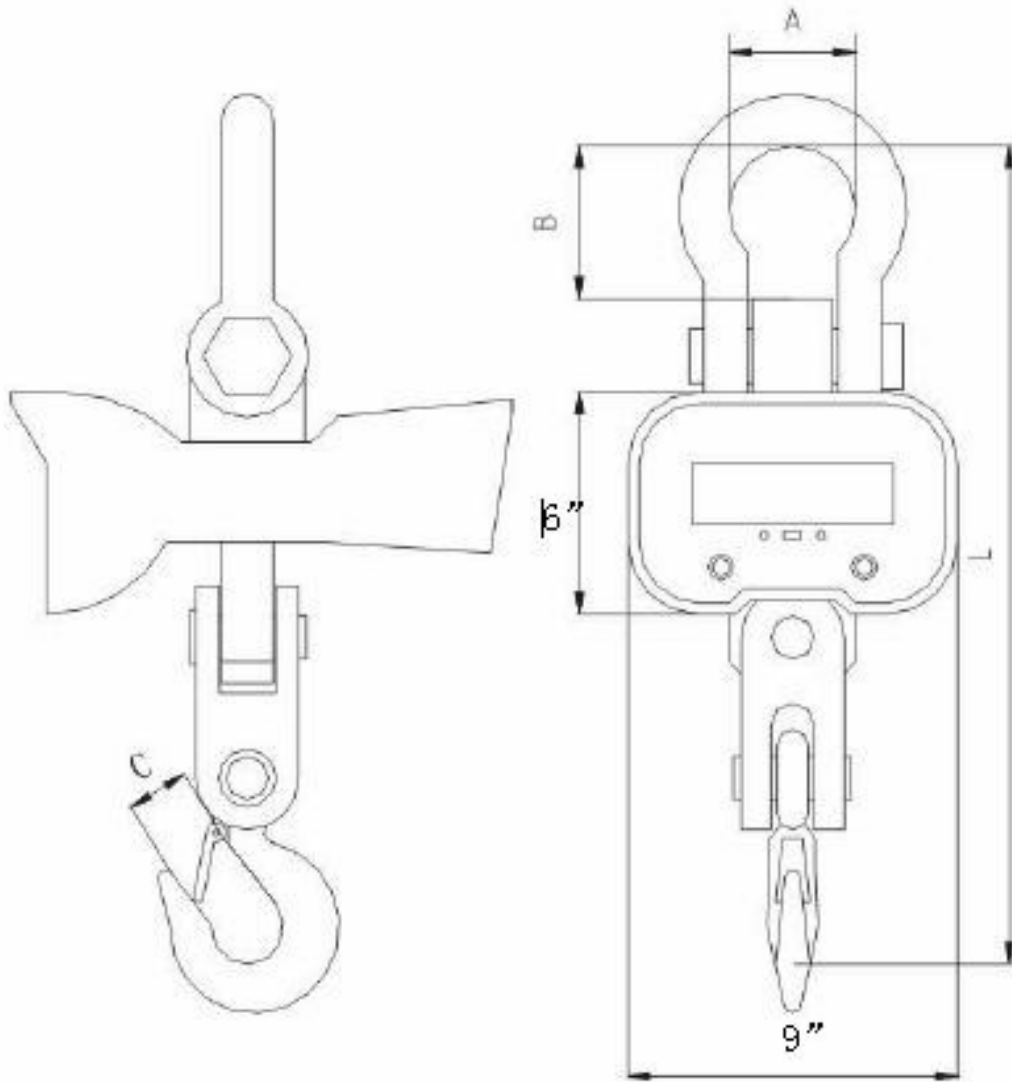

AWI ACS Series Crane Scales

Item Number	A (Inches)	B (Inches)	C (Inches)	D (Inches)
ACS-2000	2.3	3.3	1.2	16.5
ACS-6000	2.9	4.2	1.3	18.9
ACS-10000	3.6	5.3	1.8	23.0
ACS-20000	3.7	5.8	2.4	30.3
ACS-40000	5.3	9.8	3.0	37.4