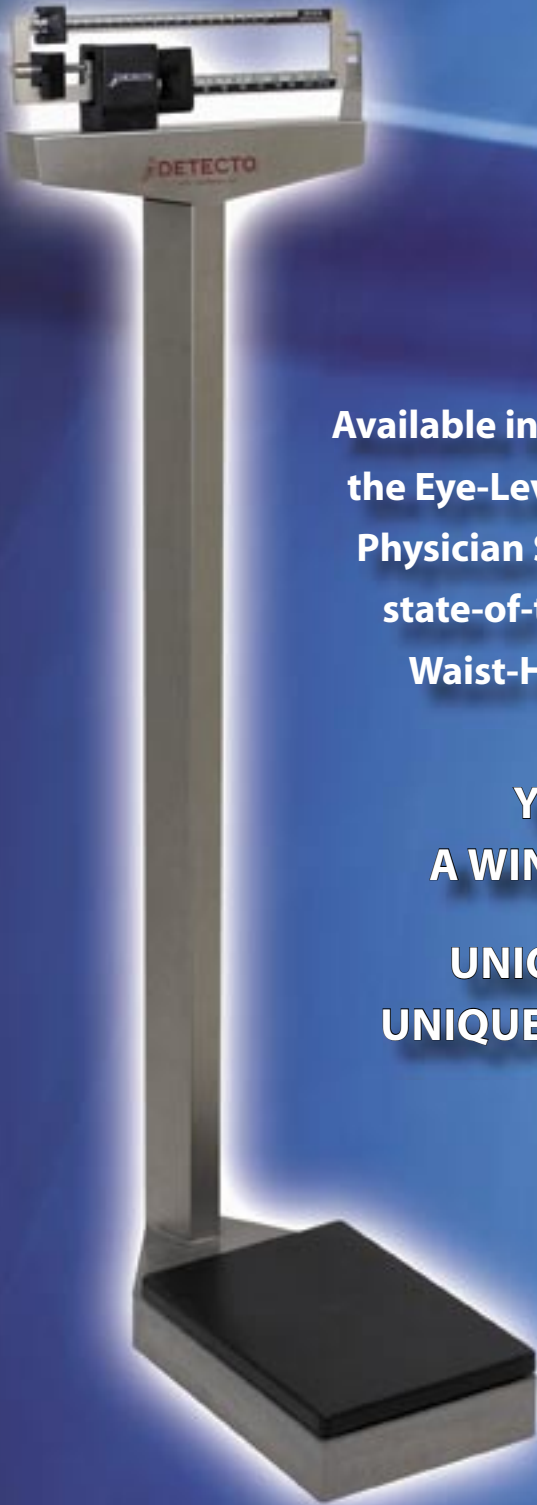

HEALTH CARE  
**STAINLESS  
STEEL**  
SCALES

**Model 339S**

Available in the world's standard,  
the Eye-Level Mechanical Beam  
Physician Scale and also in the  
state-of-the-art, EMR-ready  
Waist-High Digital Scale.

**YOUR CHOICE -  
A WINNER EITHER WAY!**

**UNIQUELY DETECTO -  
UNIQUELY STAINLESS STEEL**

**Model 8437S**

- **Hygiene** The time-proven benefits of *stainless steel* - cleans easily and completely.
- **Beauty** Shiny, attractive *stainless steel* - fits well in all modern decors.
- **Protection** Rust-resistant *stainless steel* protects the scale - especially useful in high humidity areas.

### Stainless Steel MECHANICAL Health Care Scales

Enjoy the classic elegance of stainless steel in your Detecto mechanical weighbeam scale. A platform cover that lifts off easily combined with the stainless steel casing makes cleanup a breeze. Water damage from mopping and high humidity areas around swimming pools is a thing of the past with Detecto's stainless steel health care scales. Scale height is 59" (1.5 m) and the die-cast beam can be easily read from either side.

**Now, for the first time, you can combine the classic Detecto physician scale with the time-honored beauty and protection of stainless steel.**